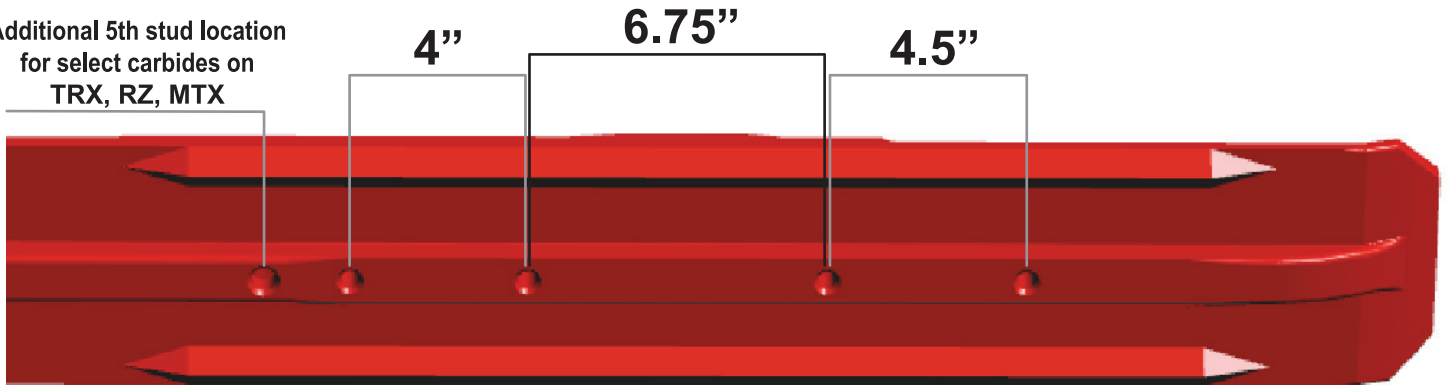

**ALL C&A Pro Skis**  
(excludes MINI, Outlaw & Sport I Skis)

Additional 5th stud location  
for select carbides on  
TRX, RZ, MTX

**MINI Skis**

**OUTLAW Skis** (discontinued model - 7.5" carbides still available)