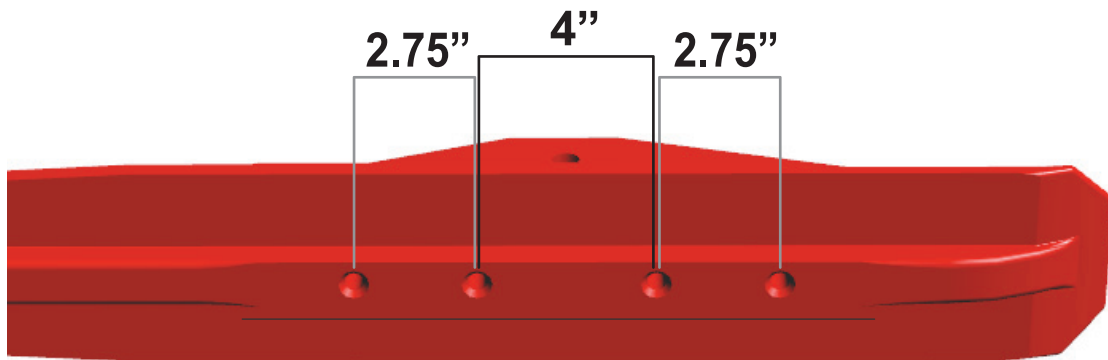

**ALL C&A Pro Skis**  
(excludes MINI, Outlaw & Sport I Skis)

Additional 5th stud location  
for select carbides on  
TRX, RZ, MTX

**MINI Skis**

**OUTLAW Skis** (discontinued model - 7.5" carbides still available)