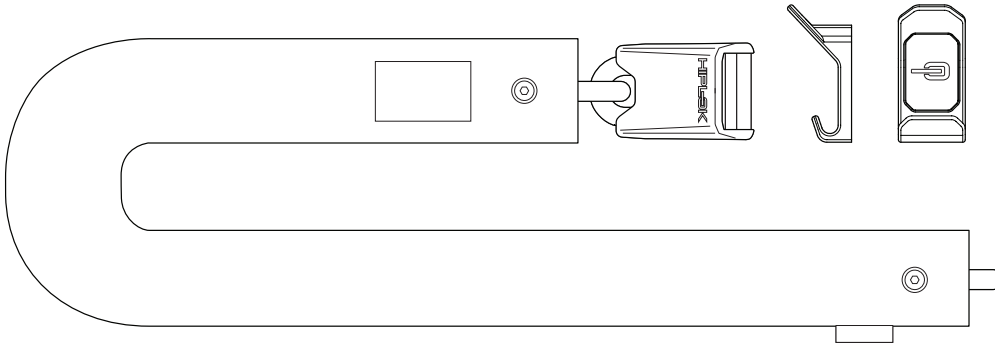

HIPLØK HOMIE

NOT SUITABLE TO BE WORN

LOCK TYPE	Multiple Bike Chain Lock
SECURITY RATING	Maximum
SECURITY AWARDS	Sold Secure Gold, ENRA
DIMENSIONS	870 x 110 x 40mm
LOCKING LENGTH	1500mm
WEIGHT	3900g
FEATURES	12mm Hardened steel shackle 10mm Hardened steel chain 3 x coded replaceable keys Bespoke storage hanger included
COLOURS / CODES	● All Black HOM1AB