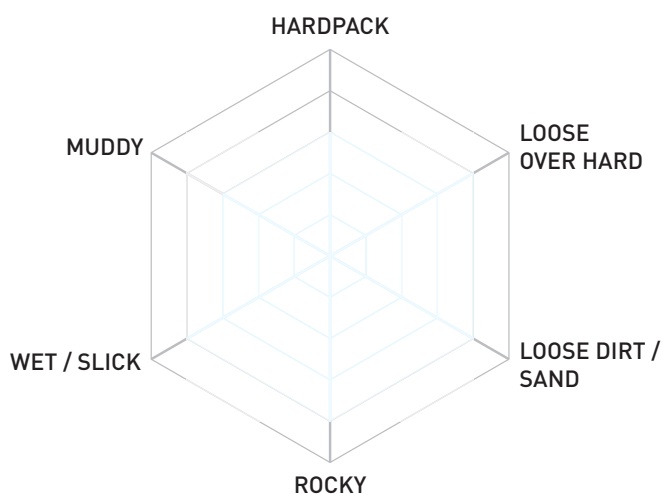

TECHNOLOGY

DOMAIN