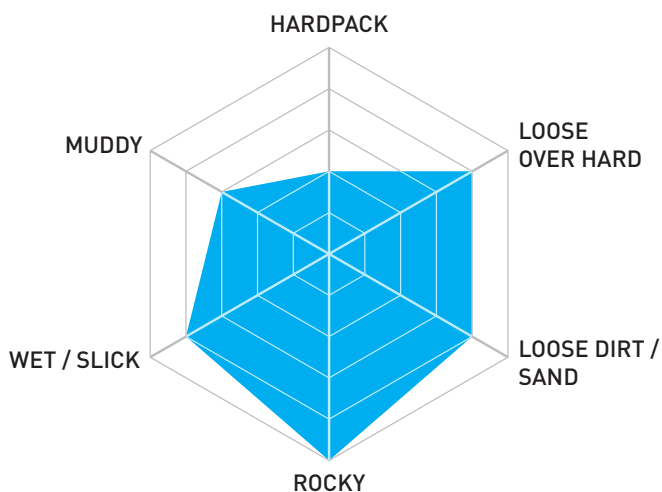

TECHNOLOGY

DOMAIN