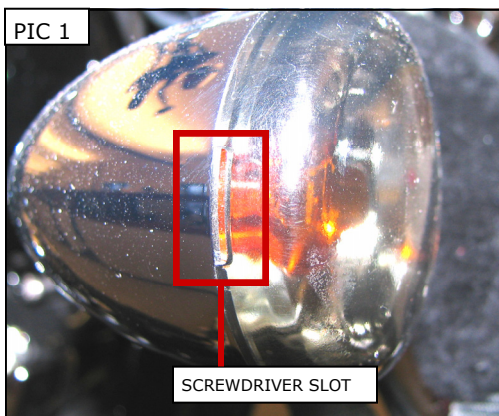

STEP 3

Position the Deep Dish Lens so that all three tabs are started in the housing, then gently push squarely on the lens to snap it in place.