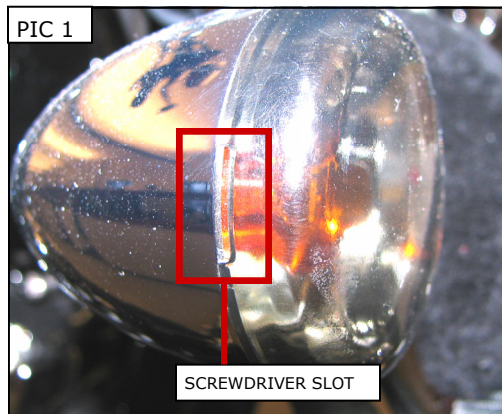

TOOLS SUGGESTED

Flat Blade Screwdriver

STRICTLY OBSERVE THE FOLLOWING GUIDELINES IN ORDER TO USE THE PRODUCT PROPERLY AND AVOID POTENTIALLY DANGEROUS ACCIDENTS.

STEP 1 Read and understand all steps in the instructions before starting the installation. Park the motorcycle on a hard, level surface and turn off the ignition.

STEP 2 Remove the stock lens by grasping it firmly and pulling away from the chrome housing while twisting. If the lens is difficult to remove, turn the lens until you see a small "pry slot". Insert a flat tip screwdriver in the slot and twist gently until the lens pops out PIC 1.

STEP 3 If equipped with clear bulbs, replace them with the correct colored bulbs, sold separately, before proceeding.

NOTICE Exercise care when using a screwdriver to remove the OEM turn signal lens to prevent damage to the turn signal housing.

NOTICE Avoid damage to the motorcycle. Protect painted surfaces with a soft cloth or blanket.

STEP 4 Position the Deep Dish Lens so that all three tabs are started in the housing, then gently push squarely on the lens to snap it in place.