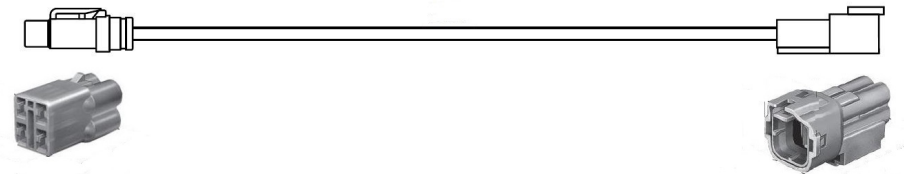

# ART 208008R

## LAMBDA WIRE EXTENSION HARNESS

### FOR YAMAHA TÉNÉRÉ 700 EURO 5

TYPE: DM11; A/01, A/03, A/07, A/09, A/11 -  
DM15; A/01, A/03 - DM16; A/01, A/03

**FITMENT NOTICE FOR NON-EUROPEAN COUNTRIES:**

Wire extension harness is required only if your O2 sensor is near the exhaust ports on motor.