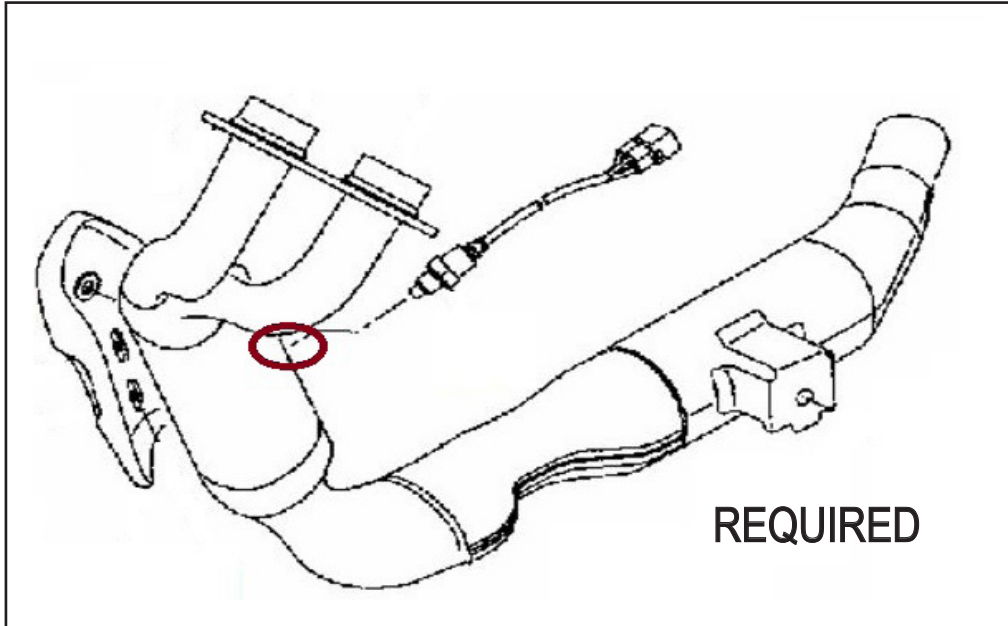

## LAMBDA WIRE EXTENSION HARNESS

### FOR YAMAHA TÉNÉRÉ 700 EURO 5

TYPE: DM11; A/01, A/03, A/07, A/09, A/11 -  
DM15; A/01, A/03 - DM16; A/01, A/03

**FITMENT NOTICE FOR NON-EUROPEAN COUNTRIES:**

Wire extension harness is required only if your O2 sensor is near the exhaust ports on motor.