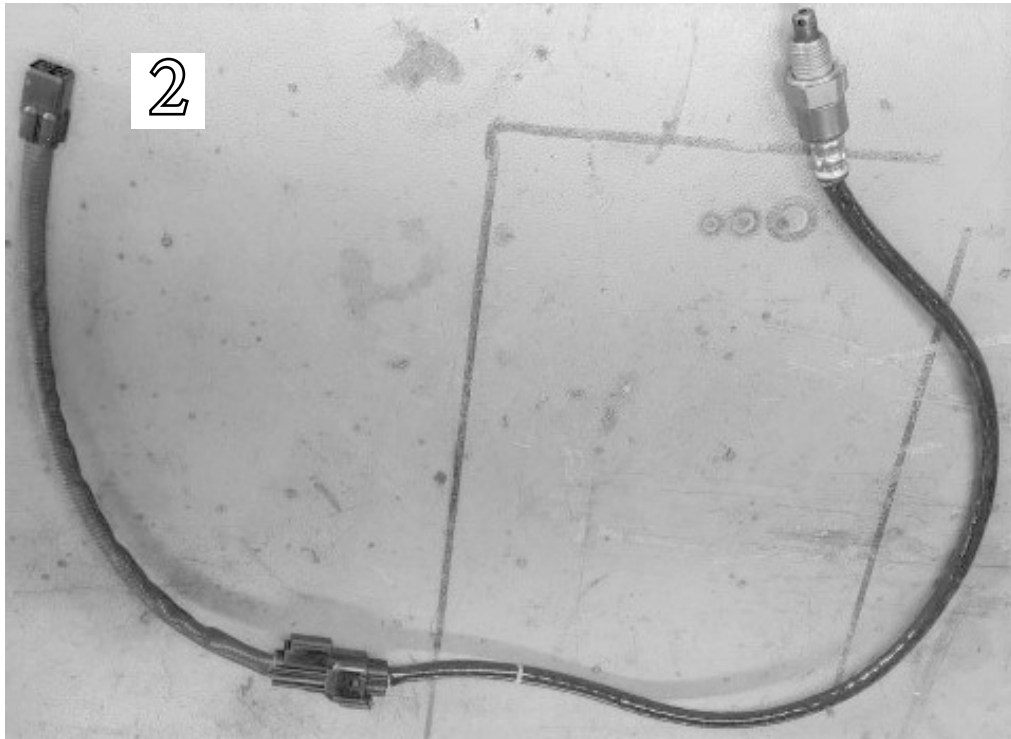

NOTE / NOTES / REMARQUES /
ANMERKUNGEN / NOTAS