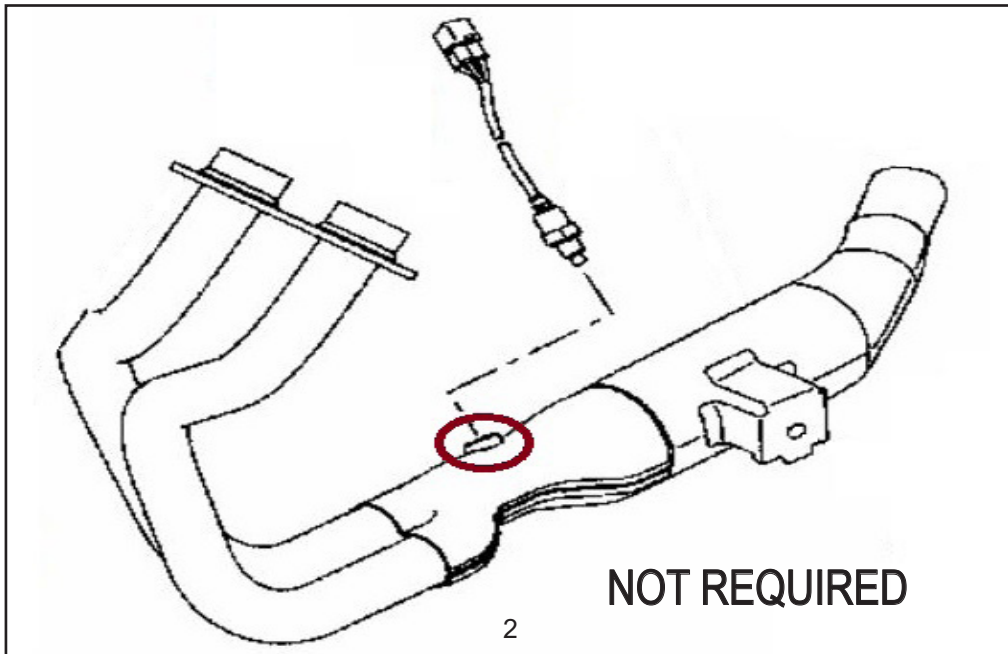

## LAMBDA WIRE EXTENSION HARNESS

### FOR YAMAHA TÉNÉRÉ 700 EURO 5

TYPE: DM11; A/01, A/03, A/07, A/09, A/11 -  
DM15; A/01, A/03 - DM16; A/01, A/03

**FITMENT NOTICE FOR NON-EUROPEAN COUNTRIES:**

Wire extension harness is required only if your O2 sensor is near the exhaust ports on motor.