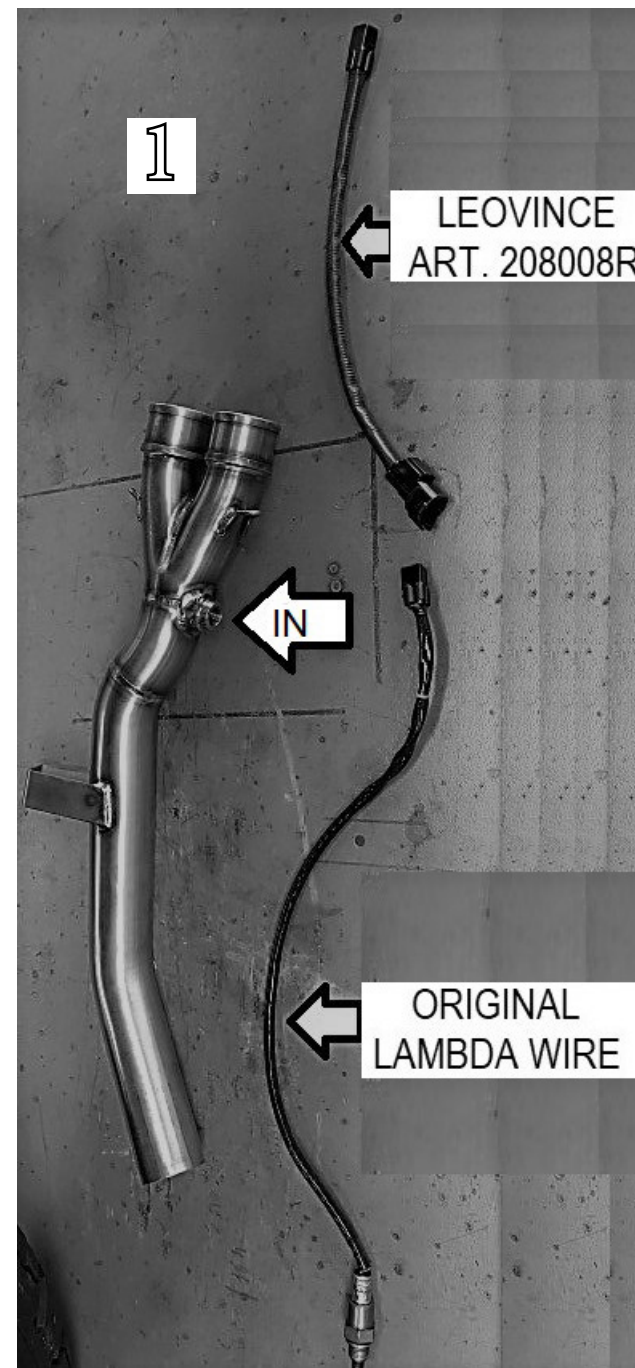

NOTE / NOTES / REMARQUES /
ANMERKUNGEN / NOTAS