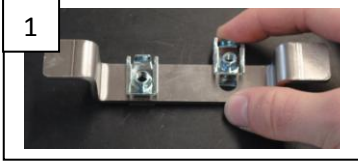

REFERENCE: '0506-0679
SKIDPLATE PRO HON CRF450

- 2 NE01-01-008
- 2 NE10-01-004
- 1 PM02-01-015
- 2 NE01-04-002
- 6 NE01-02-004
- 6 NE01-03-001
- 6 NE01-04-003
- 2 PM01-04-004

4

Place the mounting flange between
frame and cases.
Install the skid plate on the
motorbike.