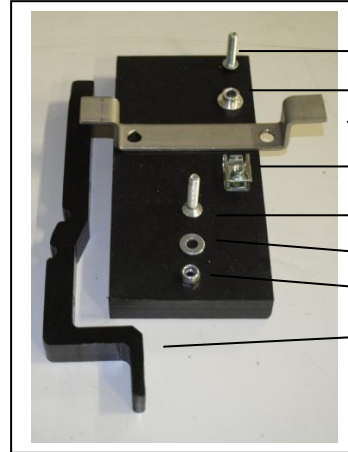

REFERENCE: '0506-0679
SKIDPLATE PRO HON CRF450

- 2 NE01-01-008
- 2 NE10-01-004
- 1 PM02-01-015
- 2 NE01-04-002
- 6 NE01-02-004
- 6 NE01-03-001
- 6 NE01-04-003
- 2 PM01-04-004

4

Place the mounting flange between
frame and cases.
Install the skid plate on the
motorbike.