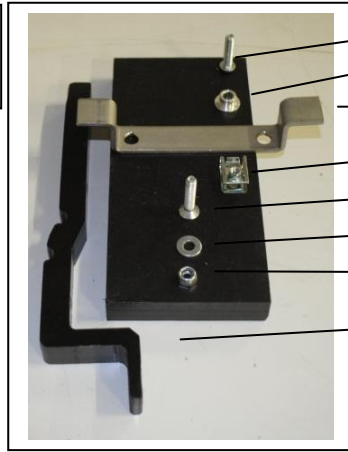

REFERENCE: '0506-0679
SKIDPLATE PRO HON CRF450

- 2 NE01-01-008
- 2 NE10-01-004
- 1 PM02-01-015
- 2 NE01-04-002
- 6 NE01-02-004
- 6 NE01-03-001
- 6 NE01-04-003
- 2 PM01-04-004

4

Place the mounting flange between
frame and cases.
Install the skid plate on the
motorbike.