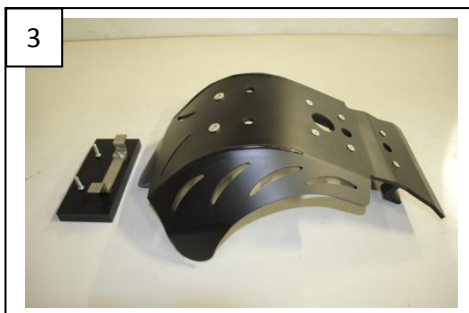

REFERENCE: '0506-0679
SKIDPLATE PRO HON CRF450

- 2 NE01-01-008
- 2 NE10-01-004
- 1 PM02-01-015
- 2 NE01-04-002
- 6 NE01-02-004
- 6 NE01-03-001
- 6 NE01-04-003
- 2 PM01-04-004

4

Place the mounting flange between
frame and cases.
Install the skid plate on the
motorbike.