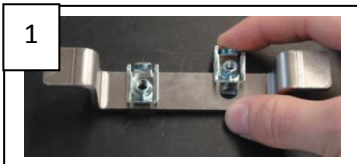

REFERENCE: '0506-0679
SKIDPLATE PRO HON CRF450

- 2 NE01-01-008
- 2 NE10-01-004
- 1 PM02-01-015
- 2 NE01-04-002
- 6 NE01-02-004
- 6 NE01-03-001
- 6 NE01-04-003
- 2 PM01-04-004

4

Place the mounting flange between
frame and cases.
Install the skid plate on the
motorbike.