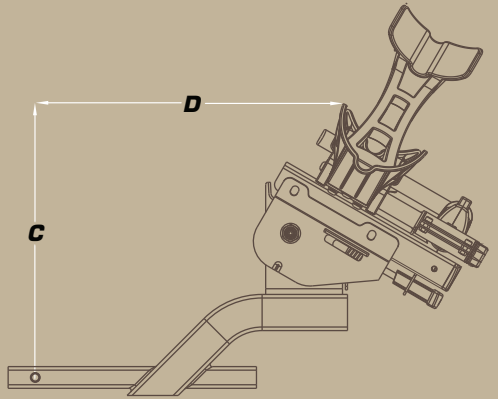

MonoRail Solo Dimension Chart

STOWED

USE

OPEN

Measurement	Stowed	Use	Open
A	17.5" (44.5 cm)	23" (58.4 cm)	X
B	16.5" (42 cm)	14.5" (37 cm)	X
C	X	15.75" (40 cm)	13.25" (33.7 cm)
D	5.5" (14 cm)	13" (33 cm)	15.25" (38.7 cm)
E	X	15.5" (39.4 cm)	X

Maximum Width: 57" (145 cm)