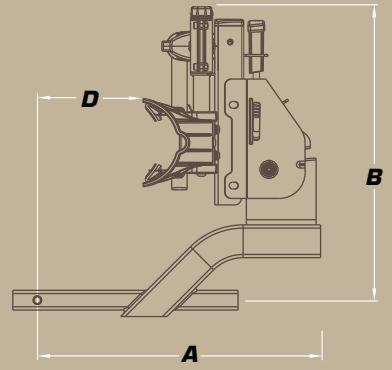

MonoRail Solo Dimension Chart

STOWED

USE

OPEN

Measurement	Stowed	Use	Open
A	17.5" (44.5 cm)	23" (58.4 cm)	X
B	16.5" (42 cm)	14.5" (37 cm)	X
C	X	15.75" (40 cm)	13.25" (33.7 cm)
D	5.5" (14 cm)	13" (33 cm)	15.25" (38.7 cm)
E	X	15.5" (39.4 cm)	X

Maximum Width: 57" (145 cm)