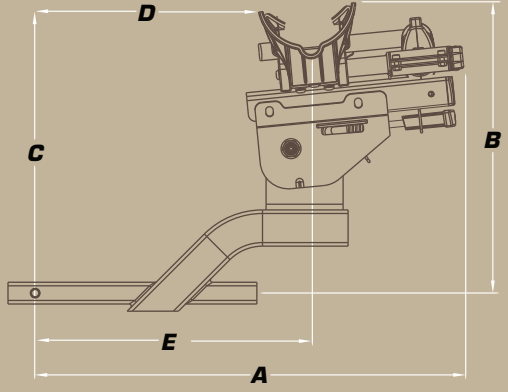

MonoRail Solo Dimension Chart

STOWED

USE

OPEN

Measurement	Stowed	Use	Open
A	17.5" (44.5 cm)	23" (58.4 cm)	X
B	16.5" (42 cm)	14.5" (37 cm)	X
C	X	15.75" (40 cm)	13.25" (33.7 cm)
D	5.5" (14 cm)	13" (33 cm)	15.25" (38.7 cm)
E	X	15.5" (39.4 cm)	X

Maximum Width: 57" (145 cm)