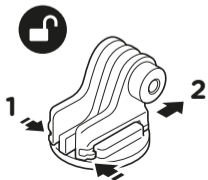

v2

SP
CONNECT

CAMERA/LIGHT ADAPTER KIT