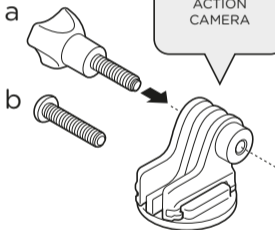

v2

SP
CONNECT

CAMERA/LIGHT ADAPTER KIT