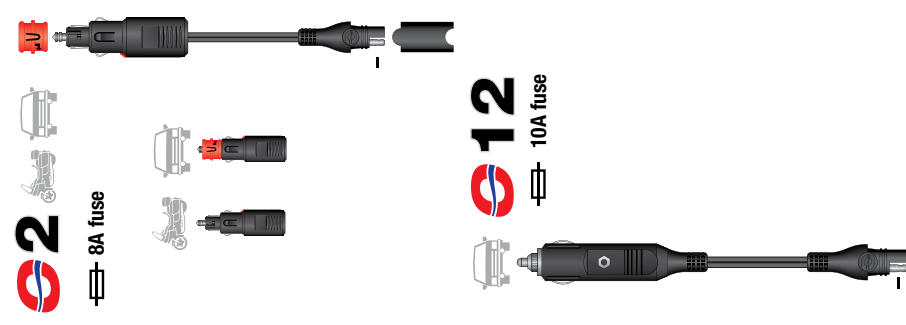

12V BIKE & CAR SOCKET CONNECTOR

02
8A fuse

12
10A fuse

General Specifications:
0.5m / 20"
5A max.