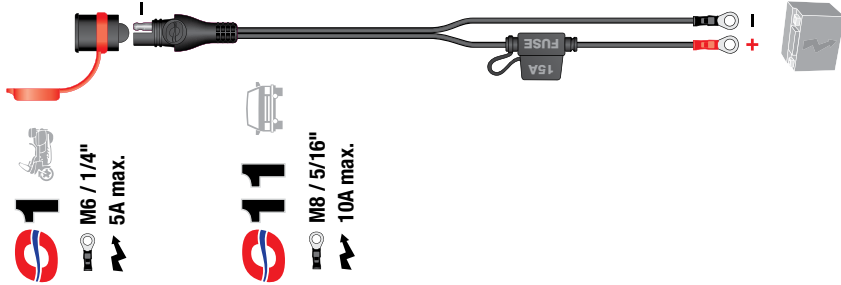

WEATHERPROOF PERMANENT LEAD

CONNECTEUR FIXE ETANCHE - CONNECTOR FIJO
IMPERMEABLE - CONNETTORE FISSO IMPERMEABILE -
WASSERDICHTER FESTER ANSCHLUSSKABEL - VATTENTÄT
ANSLUTNINGSKABEL - 車輪間ケーブル (防水キャップ付)

01
M6 / 1/4"
5A max.

11
M8 / 5/16"
10A max.

General Specifications:
0.5m / 20"
-40°C/°F
15A fuse