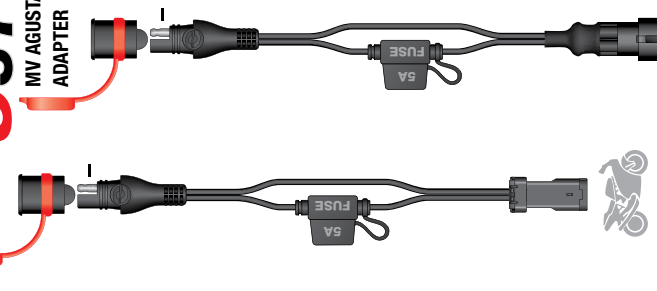

Polarity adapter

**027**  
SAE-**SAE** POLARITY  
CONVERTER  
0.15m / 6"

Connect: →

SOLAR  
PANEL  
with  
SAE → 027 → 01

Motorcycle brand specific adapter

**047**  
DUCATI  
ADAPTER  
**057**  
MV AGUSTA  
ADAPTER