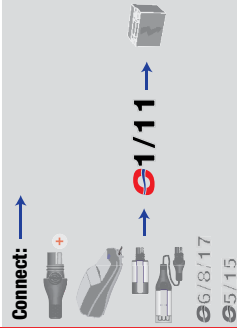

WEATHERPROOF PERMANENT LEAD

CONNECTEUR FIXE ETANCHE - CONNECTOR FIJO
IMPERMEABLE - CONNETTORE FISSO IMPERMEABILE -
WASSERDICHTER FESTER ANSCHLUSSKABEL - VATTENTÄT
ANSLUTNINGSKABEL - 車輪間ケーブル (防水キャップ付)

01
M6 / 1/4"
5A max.

11
M8 / 5/16"
10A max.

General Specifications:
0.5m / 20"
-40°C/°F
15A fuse

12V BIKE & CAR SOCKET CONNECTOR

02
8A fuse

12
10A fuse

General Specifications:
0.5m / 20"
5A max.

CHARGE CABLE EXTENDER

RALLONGE DE CHARGE - EXTENSIÓN DE CARGA -
PROLUNGA CAVO DICARICA -
VERLÄNGERUNGSSCHNUR - FÖRLÄNGNINGSKABEL -
1.8M 延長ケーブル

03
1.8m / 6ft
5A max.

13
4.6m / 15ft
5A max.

23
WEATHERPROOF
4.6m / 15ft
10A max.
-40°C/°F

General Specifications:
Bi-directional use: Opposite pin polarity
automatically adapts to the same as
inserted connector.

ALLIGATOR / BATTERY CLIPS

PINCES COCCODRILLOS - PINZAS COCCODRILLOS -
PINZE COCCODRILLO - ANSCHLUSSELEMMEN -
KROKODILKLÄMMA - ワニクリップケーブル

04

General Specifications:

Y-SPLITTER

CÂBLE Y AVEC FUSIBLES - ADAPTADOR Y CON FUSIBLE -
ADATATORE Y CON FUSIBILE - FUSED Y-SPLITTER -
Y VERBINDUNGSKABEL MIT SICHERUNG - 二線接続ケーブル
(SAE端子) フューズ付き

05
With FUSE
0.45m / 18"
2x 5A fuse

15
Short Y splitter
without FUSES
0.35m / 14"

General Specifications:
5A max.

12V WEATHERPROOF ACCESSORY SOCKET

PRISE 12V ETANCHE - TOMA 12V IMPERMEABILE -
PRESA IMPERMEABILE 12V - 12V WASSERDICHTER
STECKDOSE - 12V VATTENTÄT HYLSA -
12V ソケットケーブル

06
AUTO to SAE
0.5m / 20"
10A max.

016
AUTO to DIN / BIKE
0.3m / 12"
5A max.