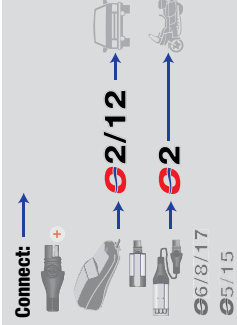

WEATHERPROOF PERMANENT LEAD

CONNECTEUR FIXE ETANCHE - CONNECTOR FIJO
IMPERMEABLE - CONNETTORE FISSO IMPERMEABILE -
WASSERDICHTER FESTER ANSCHLUSSKABEL - VATTENTÄT
ANSLUTNINGSKABEL - 車輪間ケーブル (防水キャップ付)

01
M6 / 1/4"
5A max.

11
M8 / 5/16"
10A max.

General Specifications:
0.5m / 20"
-40°C/°F
15A fuse

12V BIKE & CAR SOCKET CONNECTOR

02
8A fuse

12
10A fuse

General Specifications:
0.5m / 20"
5A max.

CHARGE CABLE EXTENDER

RALLONGE DE CHARGE - EXTENSIÓN DE CARGA -
PROLUNGA CAVO DICARICA -
VERLÄNGERUNGSSCHNUR - FÖRLÄNGNINGSKABEL -
1.8M 延長ケーブル

03
1.8m / 6ft
5A max.

13
4.6m / 15ft
5A max.

23
WEATHERPROOF
4.6m / 15ft
10A max.
-40°C/°F

General Specifications:
Bi-directional use: Opposite pin polarity
automatically adapts to the same as
inserted connector.

ALLIGATOR / BATTERY CLIPS

PINCES COCCODRILLOS - PINZAS COCCODRILLOS -
PINZE COCCODRILLO - ANSCHLUSSELEMMEN -
KROKODILKLÄMMA - ワニクリップケーブル

04

General Specifications:

Y-SPLITTER

CÂBLE Y AVEC FUSIBLES - ADAPTADOR Y CON FUSIBLE -
ADATATORE Y CON FUSIBILE - FUSED Y-SPLITTER -
Y VERBINDUNGSKABEL MIT SICHERUNG - 二線接続ケーブル
(SAE端子) フューズ付き

05
With FUSE
0.45m / 18"
2x 5A fuse

15
Short Y splitter
without FUSES
0.35m / 14"

General Specifications:
5A max.

12V WEATHERPROOF ACCESSORY SOCKET

PRISE 12V ETANCHE - TOMA 12V IMPERMEABILE -
PRESA IMPERMEABILE 12V - 12V WASSERDICHTER
STECKDOSE - 12V VATTENTÄT HYLSA -
12V ソケットケーブル

06
AUTO to SAE
0.5m / 20"
10A max.

016
AUTO to DIN / BIKE
0.3m / 12"
5A max.