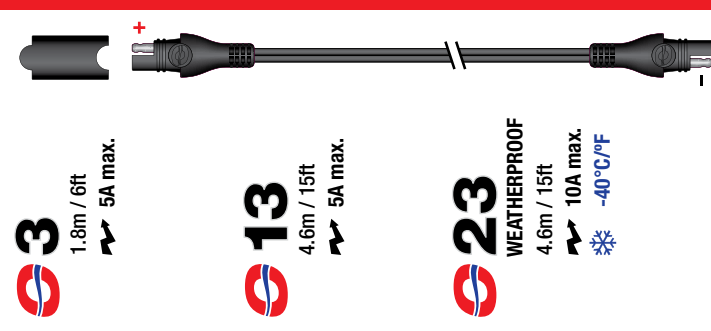

CHARGE CABLE EXTENDER

RALLONGE DE CHARGE - EXTENSIÓN DE CARGA -
PROLUNGA CAVO DICARICA -
VERLÄNGERUNGSSCHNUR - FÖRLÄNGNINGSKABEL -
1.8M 延長ケーブル

03
1.8m / 6ft
5A max.

13
4.6m / 15ft
5A max.

23
WEATHERPROOF
4.6m / 15ft
10A max.
-40°C/°F

General Specifications:
Bi-directional use: Opposite pin polarity
automatically adapts to the same as
inserted connector.