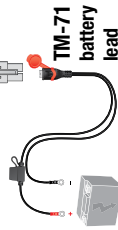

SAE ADAPTERS

ADAPTEUR SAE – ADAPTEUR SAE –
ADATTATORE SAE – SAE ADAPTER –
車載用ケーブル (SAE)

TM ↔ SAE adapters

07
BATTERY LEAD
ADAPTER
0.15m / 6"

017
CHARGER LEAD
ADAPTER
0.15m / 6"

01/4
02/9

General specifications:

5A max.
-40°C/°F

TecMate
chargers
with TM
connector

TM (KET) connectors were phased out on all OptiMate models during 2012, replaced by the SAE compatible connection system. The 07 and 017 adapters guarantee compatibility between TM and connection systems.

Polarity adapter

027
SAE-**SAE** POLARITY
CONVERTER
0.15m / 6"