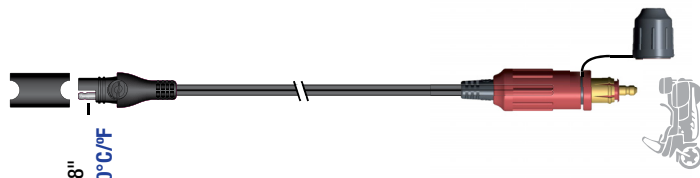

12V DIN / BIKE CONNECTOR

PRISE 12V DIN – ENKHOEF 12V DIN –
CONNECTEUR 12V DIN – 12V DIN
12V DIN AUTOVERBINDING – 12V DC フラグケーシング

09
1.2m / 48"
-40°C/°F