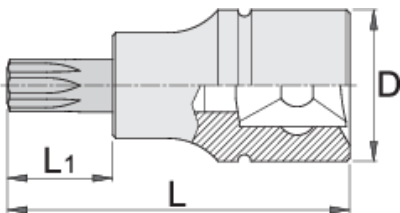

# Screwdriver socket with TX profile 1/4"

187/2TX

## Product features

- material: socket from premium flex chrome vanadium steel
- material: bit from premium plus carbon steel
- entirely hardened and tempered

| Barcode | Profile | L  | L1 | D  | Icon |
|---------|---------|----|----|----|------|
| 607903  | TX 8    | 32 | 13 | 12 | 15   |
| 607904  | TX 10   | 32 | 13 | 12 | 15   |
| 607905  | TX 15   | 32 | 13 | 12 | 15   |
| 607906  | TX 20   | 32 | 13 | 12 | 15   |

\* Images of products are symbolic. All dimensions are in mm, and weight in grams. All listed dimensions may vary in tolerance.