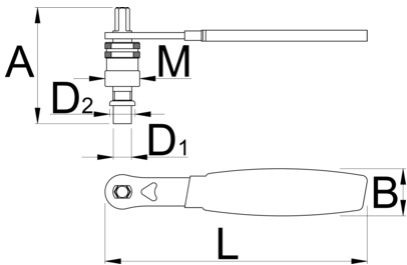

# Crank puller with handle

1661.3/4DP-US

## Profiles

	D1	D2	M	A	B	L	
624918	11,5	16	M22 x 1	75	24	165	206

\* Images of products are symbolic. All dimensions are in mm, and weight in grams. All listed dimensions may vary in tolerance.