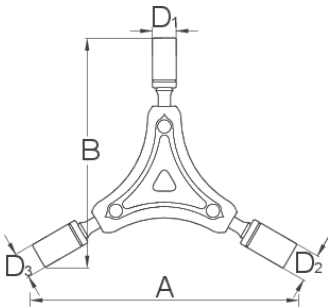

Three-legged socket wrench

1781/2-US

Profiles

Barcode	8	9	10	A	B	D1	D2	D3	Weight
625008	8	9	10	108	94	12	13	14	117

* Images of products are symbolic. All dimensions are in mm, and weight in grams. All listed dimensions may vary in tolerance.