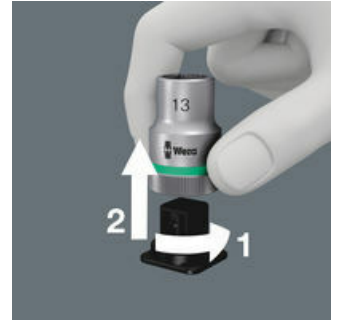

Secure hold and easy removal

The all new smooth turning mechanism guarantees both secure and rattle-free storage, yet allows easy removal of the tool.

Web link

<https://products.wera.de/en/zyklop_ratchets_and_accessories_the_zyklop_ratchets_the_zyklop_ratchets_3_8_the_zyklop_metal_ratchet_switch_3_8_8100_sb_8.html>

Wera - 8100 SB 8
05004048001 - 4013288173928

Wera Werkzeuge GmbH
Korzter Straße 21-25
D-42349 Wuppertal
Tel: +49 (0)2 02 / 40 45-0
E-Mail: info@wera.de