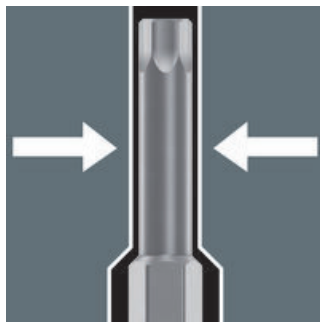

Simple direction change

All Zyklop Speed ratchets feature a thumbwheel that can be used to quickly and easily switch between clockwise and anticlockwise rotation, at any position. No complicated handling, no loss of time!

Low return angle

The reversible ratchet with 72 fine-pitched teeth has a low return angle of only 5°. This short stroke allows fast and precise work in all types of installation.

30mm long and extra slim profile area

The bit sockets have a 30mm long and extra slim profile area. This makes even couplings in tight work spaces easily accessible.

The Zyklop sockets

The Zyklop sockets are suitable for manual and machine-operated tools (non impact). They feature a ball stop groove and knurling at the rear end for manageability during manual use. They are made of chrome-vanadium, dull chromed. Take it easy tool finder: Colour coding by size as well as size stamping - to help you find the required socket quickly and easily.