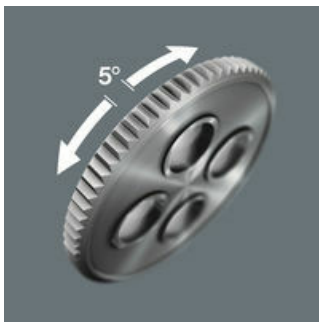

Pivots freely

The ratchet head pivots freely and can be locked into any defined position by using the slide switch that is positioned on either side. It is even possible to work in very confined and difficult-to-access areas with enhanced hand clearance. The predefined locking at 0°, 15° and 90°, both to the right and left, ensure safe working without any slipping of the ratchet head.

Fast movers

The Zyklop Speed ratchets are really fast movers. The gyrating mass design means that screwdriving is accelerated. The rotation-symmetric structure of the Kraftform handle and the free-turning sleeve reinforce this rapid twisting process, particularly when the ratchet does not engage due to too little resistance in the thread.

Simple direction change

All Zyklop Speed ratchets feature a thumbwheel that can be used to quickly and easily switch between clockwise and anticlockwise rotation, at any position. No complicated handling, no loss of time!

Low return angle

The reversible ratchet with 72 fine-pitched teeth has a low return angle of only 5°. This short stroke allows fast and precise work in all types of installation.

30mm long and extra slim profile area