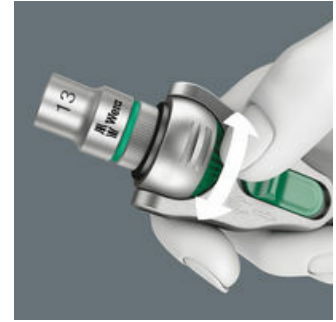

Pivots freely

The ratchet head pivots freely and can be locked into any defined position by using the slide switch that is positioned on either side. It is even possible to work in very confined and difficult-to-access areas with enhanced hand clearance. The predefined locking at 0°, 15° and 90°, both to the right and left, ensure safe working without any slipping of the ratchet head.

Fast movers

The Zyklop Speed ratchets are really fast movers. The gyrating mass design means that screwdriving is accelerated. The rotation-symmetric structure of the Kraftform handle and the free-turning sleeve reinforce this rapid twisting process, particularly when the ratchet does not engage due to too little resistance in the thread.

Simple direction change

All Zyklop Speed ratchets feature a thumbwheel that can be used to quickly and easily switch between clockwise and anticlockwise rotation, at any position. No complicated handling, no loss of time!